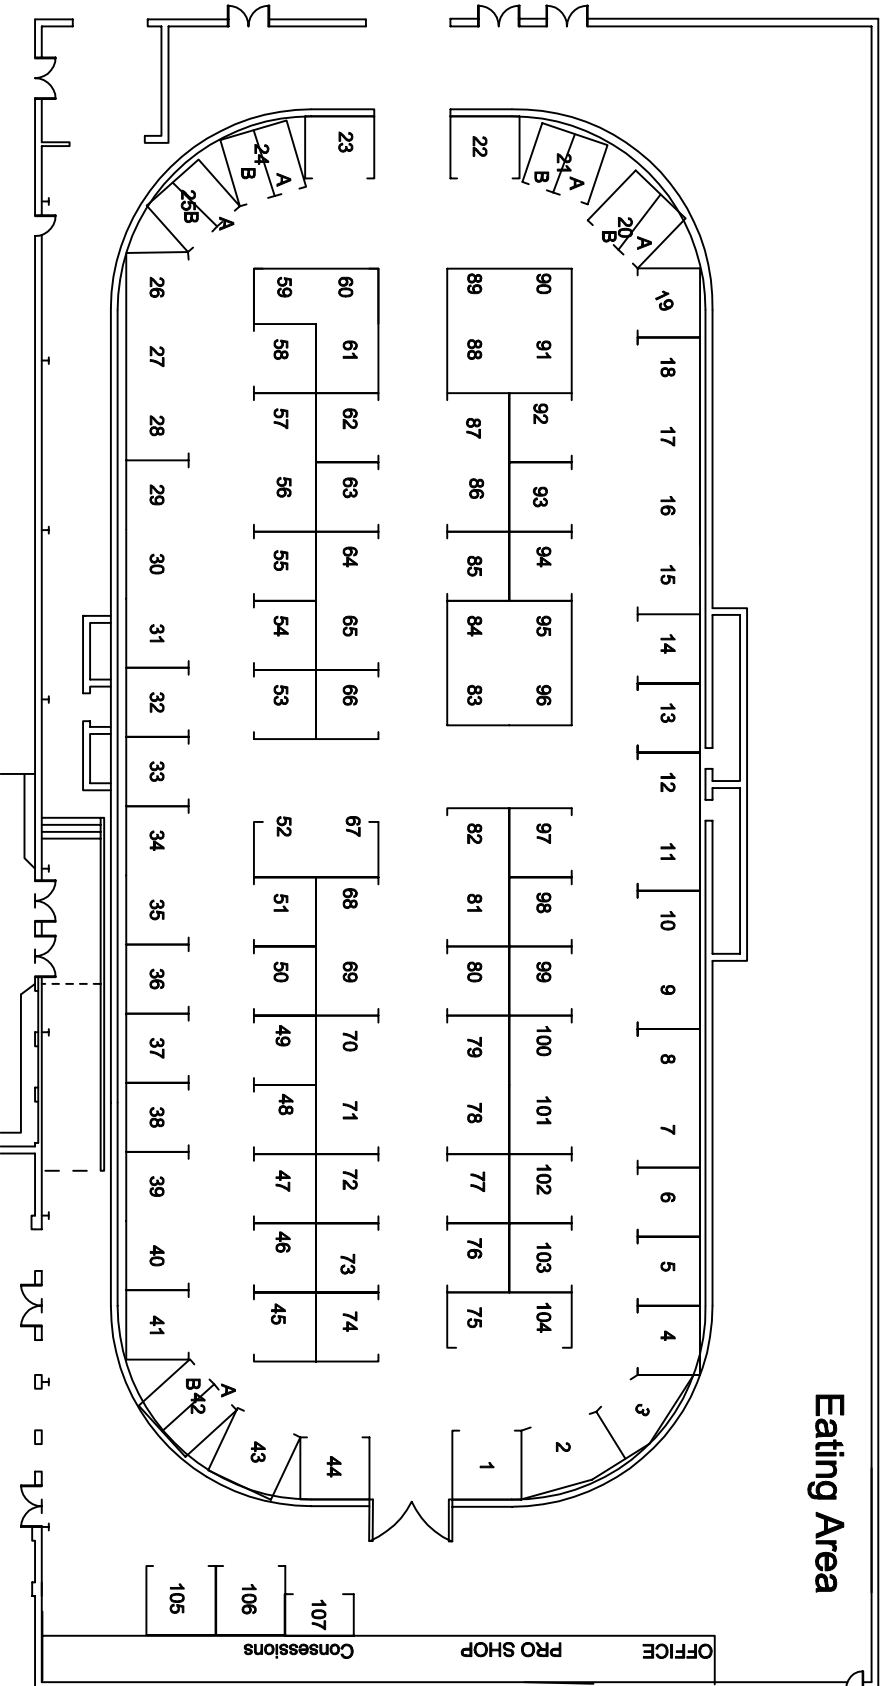

Eating Area

PREPARED BY: HALE NORTHEASTERN, INC.
 828 EAST FERRY STREET
 BUFFALO, NY 14211

(716) 896-6170 FAX: (716) 896-8908

GREATER OLEAN HOME & GARDEN SHOW

WILLIAM O. SMITH RECREATION CENTER

BOOTHS ARE 10' WIDE X 9' DEEP